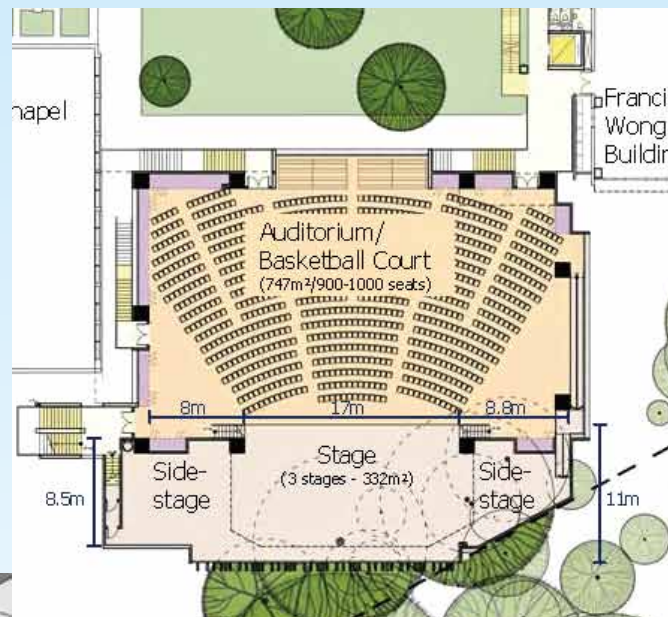

About the New School Hall Building

The new school hall under construction will have 1000 seats and be large enough to accommodate the whole school in an assembly. The stage, measuring 17 meters wide by 11 meters deep, will enjoy the luxury of being flanked by two side stages each 8 meters wide. Designed to be convertible into a competition size basketball court complete with spectator stands, the new hall will be an excellent multi-purpose venue for a wide variety of sports, artistic, social, as well as academic functions.

The covered playground, spacious and with a head clearance of 6.1 metres, will ensure the continuation of activities uninterrupted by adverse weather conditions. Convertible in parts to multi-function rooms and strategically located adjacent to the school lawn on the ground floor, it will become a popular centre of student activities.

Four new classrooms will be added to the top floor to facilitate split-class teaching, the implementation of which has been adopted by Wah Yan to improve the quality of education she provides.

Multi-functional and highly flexible, the new school hall building is envisaged to become the hub of activities that will enrich the learning experience of generations of Wahyanites to come.